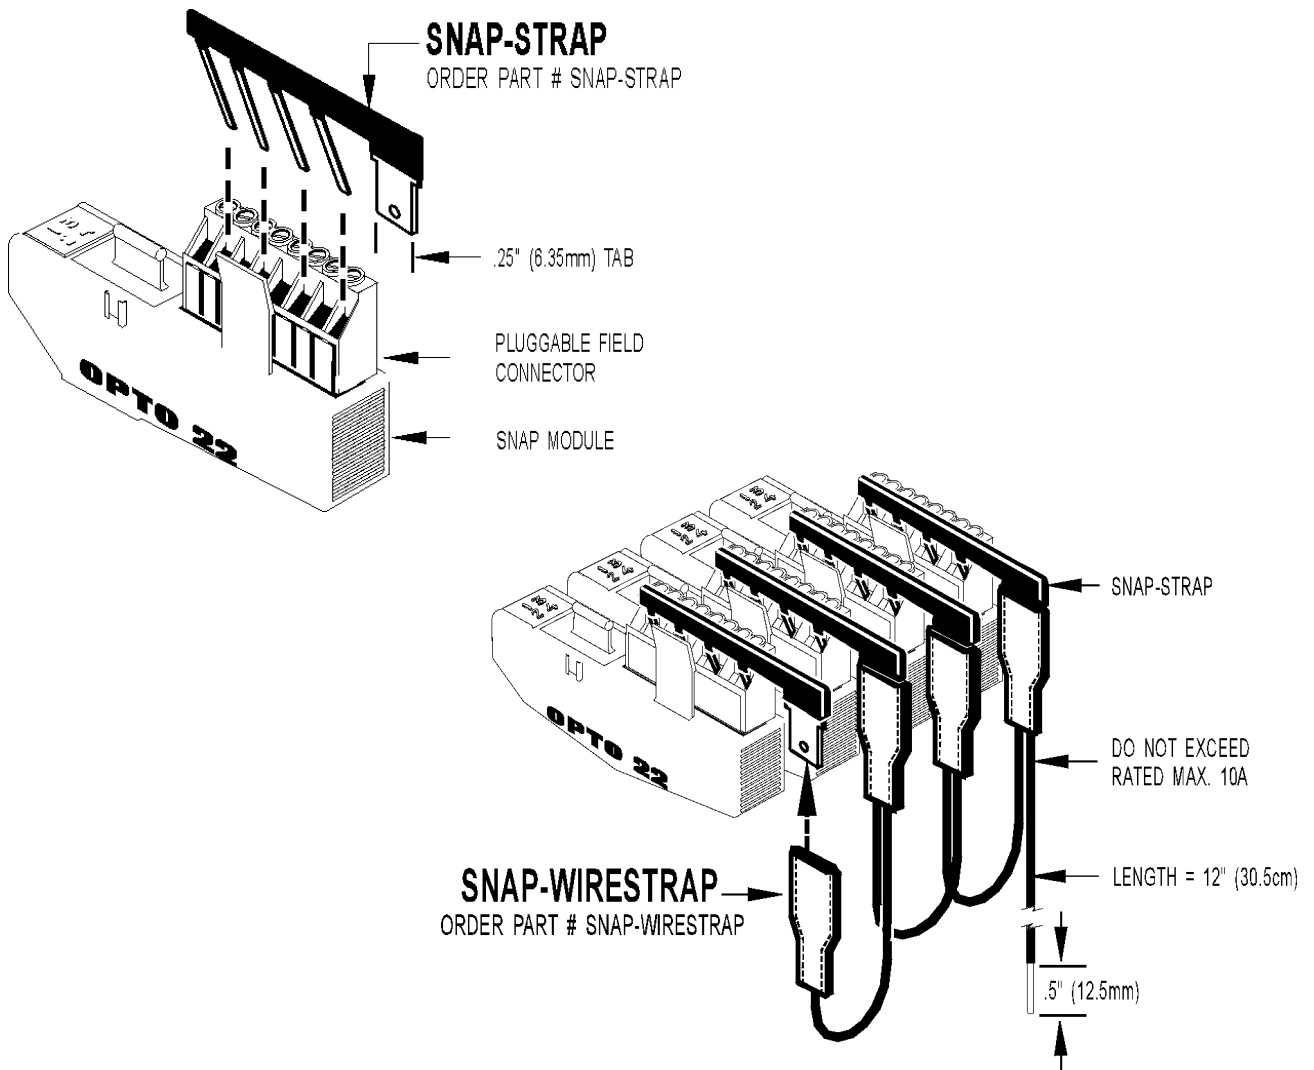

### Description

SNAP I/O module jumper straps let you easily make jumper connections on a SNAP digital I/O module. The SNAP-STRAP plugs into individual wire connections on a module's pluggable field connector. SNAP-STRAPS on multiple modules can be connected using the SNAP-WIRESTRAP. Both SNAP-STRAP and SNAP-WIRESTRAP are Factory Mutual approved. To order or for more information, call Opto 22 Inside Sales at 800-452-6786 (800-452-OPTO) or 951-695-3000.